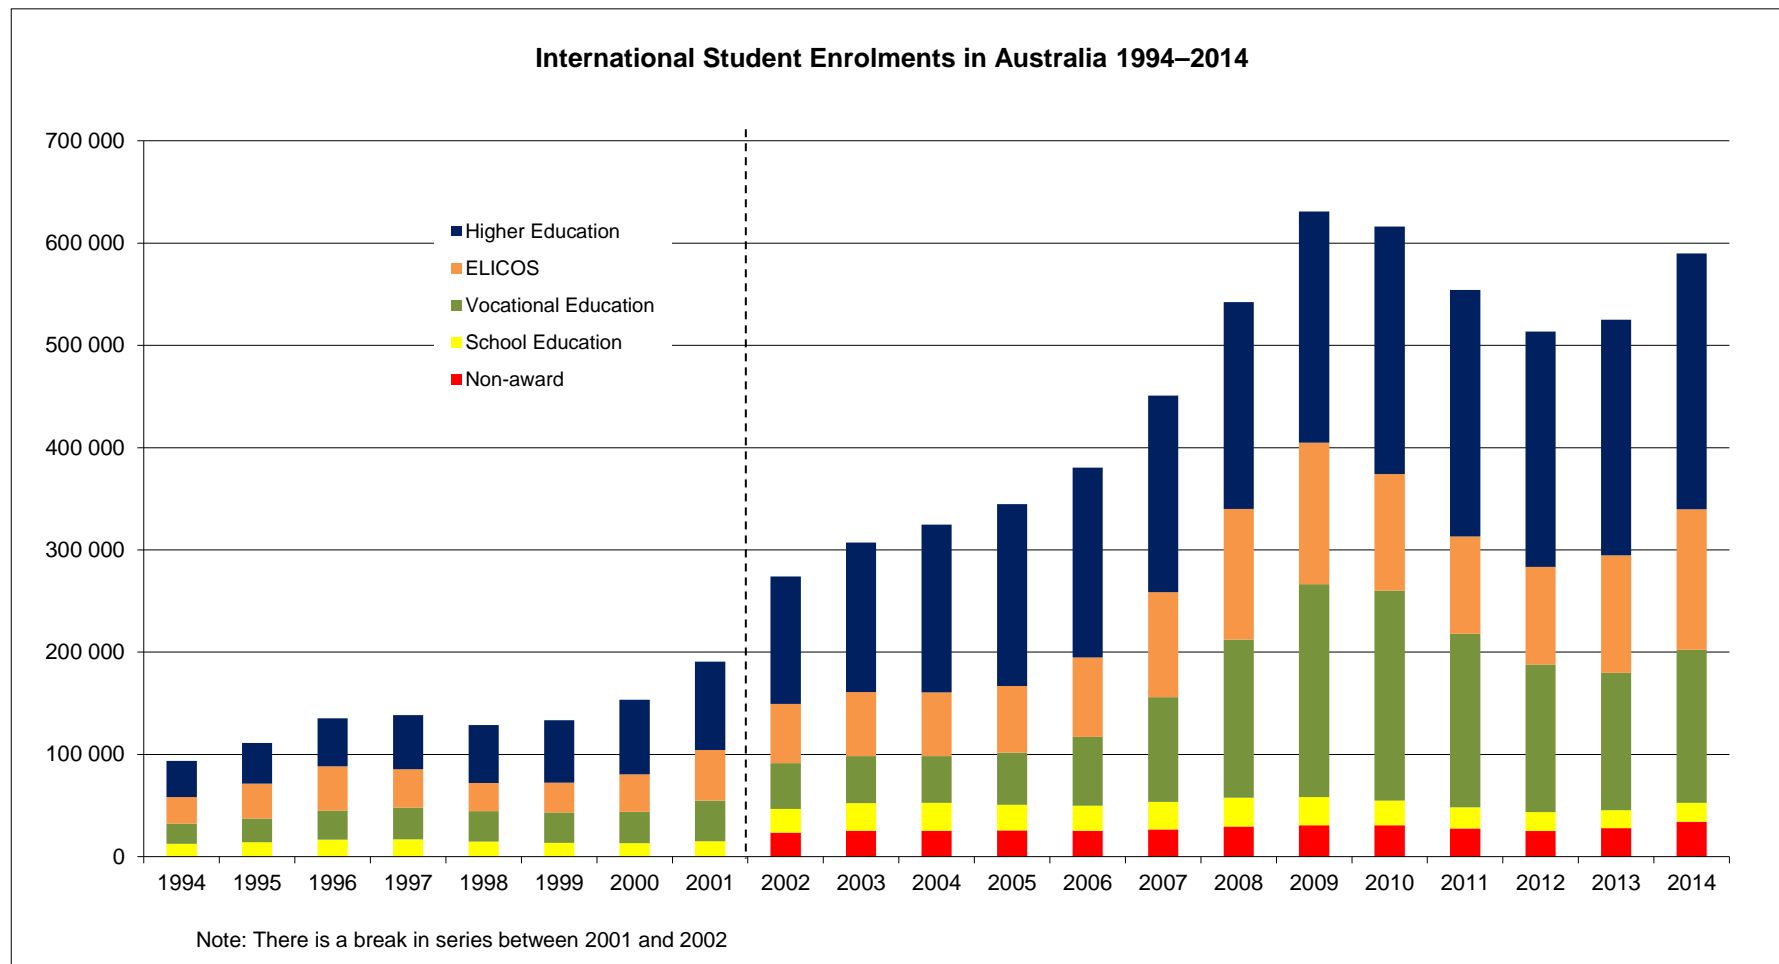

# Australian Government Department of Education

**Australian Government**  
**Department of Education**

**Time Series - International Student Enrolments in Australia 1994–2014**

<b>Sector</b>	<b>1994</b>	<b>1995</b>	<b>1996</b>	<b>1997</b>	<b>1998</b>	<b>1999</b>	<b>2000</b>	<b>2001</b>	<b>2002</b>	<b>2003</b>	<b>2004</b>	<b>2005</b>	<b>2006</b>	<b>2007</b>	<b>2008</b>	<b>2009</b>	<b>2010</b>	<b>2011</b>	<b>2012</b>	<b>2013</b>	<b>2014</b>
Non-award	..	..	..	..	..	..	..	..	23,505	25,605	25,528	25,652	25,551	26,757	29,533	30,927	30,849	27,563	25,092	27,902	34,165
School Education	12,780	14,351	16,663	16,997	14,803	13,651	13,129	15,112	23,221	26,943	27,309	25,092	24,475	26,755	28,289	27,344	24,094	20,722	18,520	17,756	18,451
Vocational Education	19,479	23,035	28,483	31,177	29,937	29,593	30,759	39,845	44,800	45,993	45,562	50,989	67,166	102,384	154,459	208,288	205,362	169,604	144,261	134,060	149,785
ELICOS	26,173	34,209	43,307	37,348	27,356	29,226	36,767	49,380	57,900	62,456	62,182	65,150	77,716	102,736	127,892	138,450	113,936	95,252	95,632	115,023	137,469
Higher Education	35,290	39,685	46,773	52,897	56,810	60,914	72,717	86,269	124,700	146,160	164,044	177,897	185,478	192,181	202,168	225,720	242,025	241,049	230,000	230,436	249,990
<b>Total</b>	<b>93,722</b>	<b>111,280</b>	<b>135,226</b>	<b>138,419</b>	<b>128,906</b>	<b>133,384</b>	<b>153,372</b>	<b>190,606</b>	<b>274,126</b>	<b>307,157</b>	<b>324,625</b>	<b>344,780</b>	<b>380,386</b>	<b>450,813</b>	<b>542,341</b>	<b>630,729</b>	<b>616,266</b>	<b>554,190</b>	<b>513,505</b>	<b>525,177</b>	<b>589,860</b>

Note: There is a break in series between 2001 and 2002.